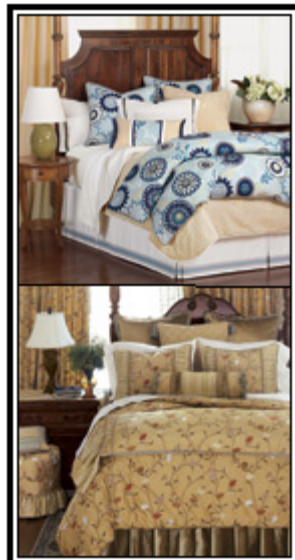

Sleep In Luxury and Comfort

Incorporating tasteful color combinations and elegant texture, Eastern Accents represents the best of today's luxury bedding. Our collections range from exotic tropical to contemporary chic, each meticulously designed to accommodate our diverse, fashion forward customers with discerning taste. Your home deserves... Eastern Accents.